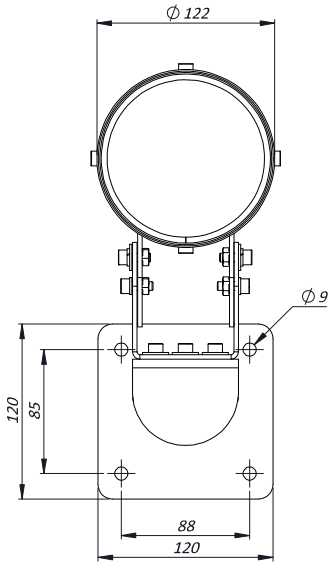

118 CAMERA HOUSING FOR TUNNEL APPLICATIONS

TECHNICAL SPECIFICATIONS

GENERAL & MECHANICAL

Dimensions	See drawings next page
Operating Temperature	-20° +60°C (-4° +140° F)
Construction	AISI316L Stainless Steel
Finish	Electro-polished
Mounting	See drawings next page
Cable entries	2 M20x1,5 nickel plated brass cable glands (included) Standard cable diameter 5-10mm
Weight	5,5 kg

MOUNTING ACCESSORIES

SSPM118	Pole mount adapter for 118 Series. Diam. 80mm -115mm
----------------	--

ACCESSORIES AND SPARE PARTS

MK118	Maintenance kit with O-Ring seals, cable gland, screws, desiccant bags
SK118	Sunshield kit

STAINLESS STEEL CAMERA HOUSINGS

DIMENSIONS

FRONT VIEW

SIDE VIEW

MAX INTERNAL DIMENSIONS [mm]: 84x65x210

Distributed by:

MOVITHERM
advanced thermography solutions

15540 Rockfield Blvd, Suite C-110
Irvine, CA 92618