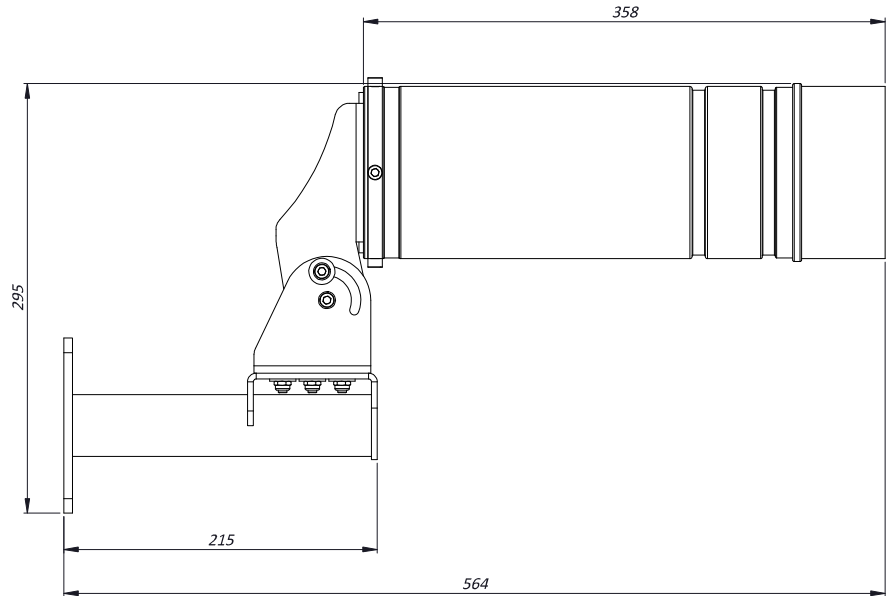

MOUNTING ACCESSORIES

SSPM118	Pole mount adapter for 118 Series. Diam. 80mm -115mm
----------------	--

ACCESSORIES AND SPARE PARTS

MK118	Maintenance kit with O-Ring seals, cable gland, screws, desiccant bags
SK118	Sunshield kit

STAINLESS STEEL CAMERA HOUSINGS

DIMENSIONS

FRONT VIEW

SIDE VIEW

MAX INTERNAL DIMENSIONS [mm]: 84x65x210

Distributed by:

MOVITHERM
advanced thermography solutions

15540 Rockfield Blvd, Suite C-110
Irvine, CA 92618