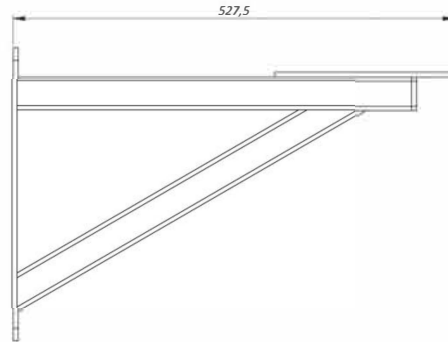

### DIMENSIONS

EXSSBK129 FRONT VIEW

EXSSBK129 SIDE VIEW

EXSSBK129 MOUNTING PATTERN

## DIMENSIONS

EXSSBKPT/EXSSBKPTZ FRONT VIEW

EXSSBKPT/EXSSBKPTZ SIDE VIEW

EXSSBKPT/EXSSBKPTZ MOUNTING PATTERN

EXSSPM129 FRONT VIEW

EXSSPTM129 SIDE VIEW

EXSSPTM129 TOP VIEW

EXSSPM129 TOP VIEW

<http://www.movitherm.com>

Dimensions in millimetres – Tolerances according QMS – Design and products specifications subject to change without notice – rev. 20160824