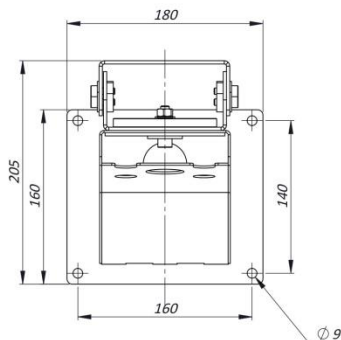

### GENERAL & MECHANICAL

**Dimensions** See drawings  
**Construction** AISI316L Stainless Steel  
**Mounting** See drawings

Weight	Unit [kg]	Package [kg]
<b>Model</b>		
EXSSBK129	5	6
EXSSBKPT	8	9
EXSSBKPTZ	8	9
EXSSPM129	5	6
EXSSPTM129	2	3

### DIMENSIONS

EXSSBK129 FRONT VIEW

EXSSBK129 SIDE VIEW

EXSSBK129 MOUNTING PATTERN

## DIMENSIONS

EXSSBKPT/EXSSBKPTZ FRONT VIEW

EXSSBKPT/EXSSBKPTZ SIDE VIEW

EXSSBKPT/EXSSBKPTZ MOUNTING PATTERN

EXSSPM129 FRONT VIEW

EXSSPTM129 SIDE VIEW

EXSSPTM129 TOP VIEW

EXSSPM129 TOP VIEW