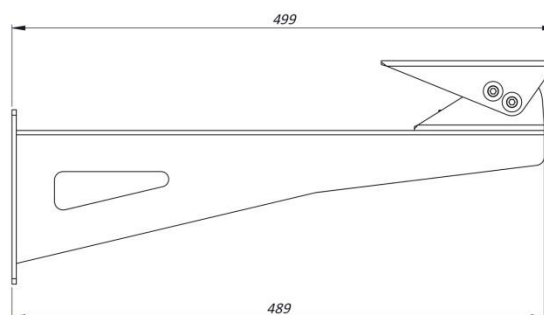

### DIMENSIONS

EXSSBK129 FRONT VIEW

EXSSBK129 SIDE VIEW

EXSSBK129 MOUNTING PATTERN

## DIMENSIONS

EXSSBKPT/EXSSBKPTZ FRONT VIEW

EXSSBKPT/EXSSBKPTZ SIDE VIEW

EXSSBKPT/EXSSBKPTZ MOUNTING PATTERN

EXSSPM129 FRONT VIEW

EXSSPTM129 SIDE VIEW

EXSSPTM129 TOP VIEW

EXSSPM129 TOP VIEW

<http://www.movitherm.com>

Dimensions in millimetres – Tolerances according QMS – Design and products specifications subject to change without notice – rev. 20160824