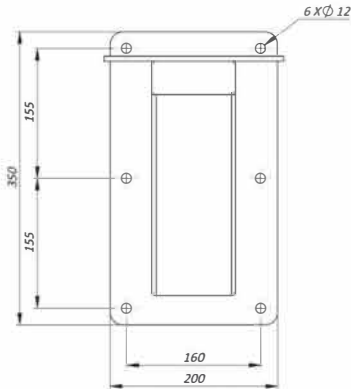

### GENERAL & MECHANICAL

**Dimensions** See drawings  
**Construction** AISI316L Stainless Steel  
**Mounting** See drawings

Weight	Unit [kg]	Package [kg]
<b>Model</b>		
EXSSBK129	5	6
EXSSBKPT	8	9
EXSSBKPTZ	8	9
EXSSPM129	5	6
EXSSPTM129	2	3

### DIMENSIONS

EXSSBK129 FRONT VIEW

EXSSBK129 SIDE VIEW

EXSSBK129 MOUNTING PATTERN

## DIMENSIONS

EXSSBKPT/EXSSBKPTZ FRONT VIEW

EXSSBKPT/EXSSBKPTZ SIDE VIEW

EXSSBKPT/EXSSBKPTZ MOUNTING PATTERN

EXSSPM129 FRONT VIEW

EXSSPTM129 SIDE VIEW

EXSSPTM129 TOP VIEW

EXSSPM129 TOP VIEW

<http://www.movitherm.com>

Dimensions in millimetres – Tolerances according QMS – Design and products specifications subject to change without notice – rev. 20160824