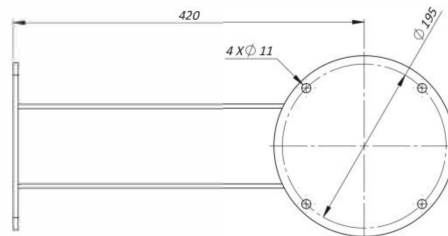

### DIMENSIONS

EXSSBK129 FRONT VIEW

EXSSBK129 SIDE VIEW

EXSSBK129 MOUNTING PATTERN

## DIMENSIONS

EXSSBKPT/EXSSBKPTZ FRONT VIEW

EXSSBKPT/EXSSBKPTZ SIDE VIEW

EXSSBKPT/EXSSBKPTZ MOUNTING PATTERN

EXSSPM129 FRONT VIEW

EXSSPTM129 SIDE VIEW

EXSSPTM129 TOP VIEW

EXSSPM129 TOP VIEW

<http://www.movitherm.com>

Dimensions in millimetres – Tolerances according QMS – Design and products specifications subject to change without notice – rev. 20160824