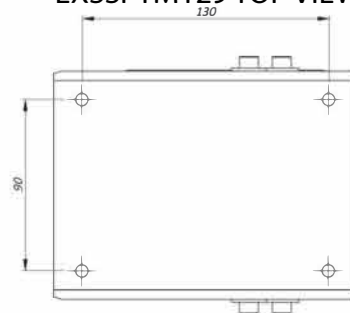

### DIMENSIONS

EXSSBK129 FRONT VIEW

EXSSBK129 SIDE VIEW

EXSSBK129 MOUNTING PATTERN

## DIMENSIONS

EXSSBKPT/EXSSBKPTZ FRONT VIEW

EXSSBKPT/EXSSBKPTZ SIDE VIEW

EXSSBKPT/EXSSBKPTZ MOUNTING PATTERN

EXSSPM129 FRONT VIEW

EXSSPTM129 SIDE VIEW

EXSSPTM129 TOP VIEW

EXSSPM129 TOP VIEW

<http://www.movitherm.com>

Dimensions in millimetres – Tolerances according QMS – Design and products specifications subject to change without notice – rev. 20160824