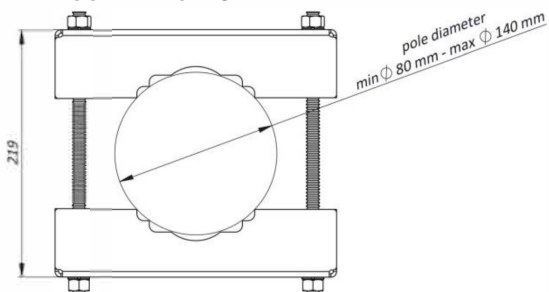

### DIMENSIONS

EXSSBK129 FRONT VIEW

EXSSBK129 SIDE VIEW

EXSSBK129 MOUNTING PATTERN

## DIMENSIONS

EXSSBKPT/EXSSBKPTZ FRONT VIEW

EXSSBKPT/EXSSBKPTZ SIDE VIEW

EXSSBKPT/EXSSBKPTZ MOUNTING PATTERN

EXSSPM129 FRONT VIEW

EXSSPTM129 SIDE VIEW

EXSSPTM129 TOP VIEW

EXSSPM129 TOP VIEW

<http://www.movitherm.com>

Dimensions in millimetres – Tolerances according QMS – Design and products specifications subject to change without notice – rev. 20160824