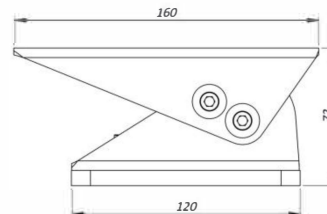

### DIMENSIONS

EXSSBK129 FRONT VIEW

EXSSBK129 SIDE VIEW

EXSSBK129 MOUNTING PATTERN

## DIMENSIONS

EXSSBKPT/EXSSBKPTZ FRONT VIEW

EXSSBKPT/EXSSBKPTZ SIDE VIEW

EXSSBKPT/EXSSBKPTZ MOUNTING PATTERN

EXSSPM129 FRONT VIEW

EXSSPTM129 SIDE VIEW

EXSSPTM129 TOP VIEW

EXSSPM129 TOP VIEW

<http://www.movitherm.com>

Dimensions in millimetres – Tolerances according QMS – Design and products specifications subject to change without notice – rev. 20160824