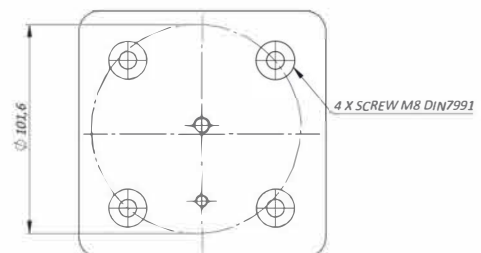

EXSSPTM129 MOUNTING PATTERN

Your authorized TECNOVIDEO distributor:

MOVITHERM

advanced thermography solutions
15540 Rockfield Blvd, Suite C-110
Irvine, CA 92618

Phone: (949) 699-6600

Email: info@movitherm.com

<http://www.movitherm.com>

Dimensions in millimetres – Tolerances according QMS – Design and products specifications subject to change without notice – rev. 20160824