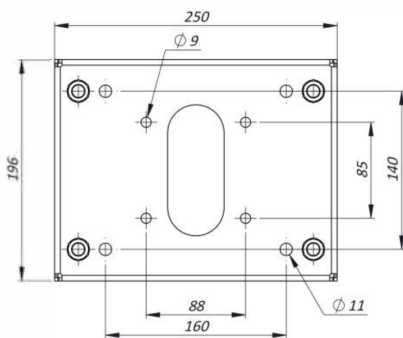

### DIMENSIONS

EXSSBK129 FRONT VIEW

EXSSBK129 SIDE VIEW

EXSSBK129 MOUNTING PATTERN

## DIMENSIONS

EXSSBKPT/EXSSBKPTZ FRONT VIEW

EXSSBKPT/EXSSBKPTZ SIDE VIEW

EXSSBKPT/EXSSBKPTZ MOUNTING PATTERN

EXSSPM129 FRONT VIEW

EXSSPTM129 SIDE VIEW

EXSSPTM129 TOP VIEW

EXSSPM129 TOP VIEW

<http://www.movitherm.com>

Dimensions in millimetres – Tolerances according QMS – Design and products specifications subject to change without notice – rev. 20160824