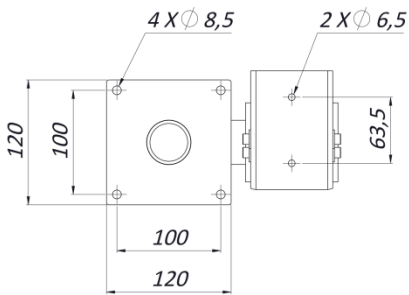

SSPTM129 TOP VIEW

SSPTM129 SIDE VIEW

SSPTM129 MOUNTING PATTERN

SSPM129 FRONT VIEW

SSPM129 TOP VIEW

Same dimensions apply to SSPM101

SSPM168 TOP VIEW

SSPM168 TOP VIEW

Same dimensions apply to SSPM204, SSPM129LC and SSPM168LC

SSCM129 TOP VIEW

SSCM129 FRONT VIEW

SSCM129 MOUNTING PATTERN

SSBK250 FRONT VIEW

Same dimensions apply to SSBK500

SSBK250 SIDE VIEW