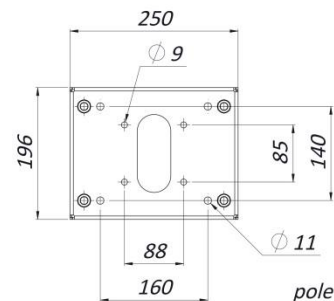

CERTIFICATIONS

LVD	EN 60950-1:2006 + A11:2009
RoHS	2011/65/EU
WEEE	2012/19/EU

DIMENSIONS

SSBK129 FRONT VIEW

SSBK129 SIDE VIEW

SSBK129 TOP VIEW

SSBK168 FRONT VIEW

SSBK168 SIDE VIEW

SSPTM129 TOP VIEW

SSPTM129 SIDE VIEW

SSPTM129 MOUNTING PATTERN

SSPM129 FRONT VIEW

SSPM129 TOP VIEW

Same dimensions apply to SSPM101

SSPM168 TOP VIEW

SSPM168 TOP VIEW

Same dimensions apply to SSPM204, SSPM129LC and SSPM168LC

SSCM129 TOP VIEW

SSCM129 FRONT VIEW

SSCM129 MOUNTING PATTERN

SSBK250 FRONT VIEW

Same dimensions apply to SSBK500

SSBK250 SIDE VIEW