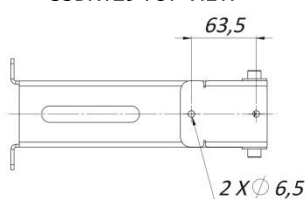

SSBK129 MOUNTING BRACKET

TECHNICAL SPECIFICATIONS

GENERAL & MECHANICAL

Dimensions	See drawings
Construction	AISI316L Stainless Steel
Mounting	See drawings

Weight			
Model	Unit [kg]	Package [kg]	
SSBK129	2	3	
SSBK129CLN	3	4	
SSBK168/SSBK204/SSBK129LC/SSBK168LC	5	6	
SSBK254	7	8	
SSBK250/SSBK500	8	9	
SSPM101/SSPM129	3	4	
SSPTM129	1	1,5	
SSCM129	2	3	
SSPM168/SSPM204/SSPM129LC/SSPM168LC	5	6	

CERTIFICATIONS

LVD	EN 60950-1:2006 + A11:2009
RoHS	2011/65/EU
WEEE	2012/19/EU

DIMENSIONS

SSBK129 FRONT VIEW

SSBK129 SIDE VIEW

SSBK129 TOP VIEW

SSBK168 FRONT VIEW

SSBK168 SIDE VIEW

SSBK168 SIDE VIEW

Same dimensions apply to SSBK204, SSBK129LC and SSBK168LC

MOUNTING ACCESSORIES

SSBK129	Wall mounting bracket with swivel joint for 129 Series
SSBK129CLN	Ceiling mounting bracket with swivel joint for 129 Series
SSBK168	Wall mounting bracket with swivel joint for 168 Series
SSBK204	Wall mounting bracket with swivel joint for 204 Series
SSBK254	Wall mounting bracket with swivel joint for 254 Series
SSBK129LC	Wall mounting bracket with swivel joint for 129LC Series
SSBK168LC	Wall mounting bracket with swivel joint for 168LC Series
SSBK250	Wall mounting bracket for VSPT250 Series
SSBK250HD	Wall mounting bracket for VSPT250HD Series
SSBK500	Wall mounting bracket for PTZ250 Series