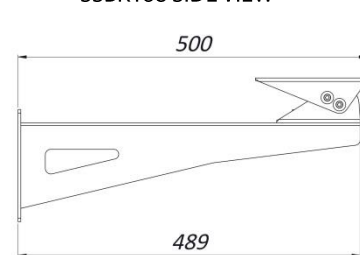

SSBK129 MOUNTING BRACKET

TECHNICAL SPECIFICATIONS

GENERAL & MECHANICAL

Dimensions	See drawings
Construction	AISI316L Stainless Steel
Mounting	See drawings

Weight			
Model	Unit [kg]	Package [kg]	
SSBK129	2	3	
SSBK129CLN	3	4	
SSBK168/SSBK204/SSBK129LC/SSBK168LC	5	6	
SSBK254	7	8	
SSBK250/SSBK500	8	9	
SSPM101/SSPM129	3	4	
SSPTM129	1	1,5	
SSCM129	2	3	
SSPM168/SSPM204/SSPM129LC/SSPM168LC	5	6	

CERTIFICATIONS

LVD	EN 60950-1:2006 + A11:2009
RoHS	2011/65/EU
WEEE	2012/19/EU

DIMENSIONS

SSBK129 FRONT VIEW

SSBK129 SIDE VIEW

SSBK129 TOP VIEW

SSBK168 FRONT VIEW

SSBK168 SIDE VIEW