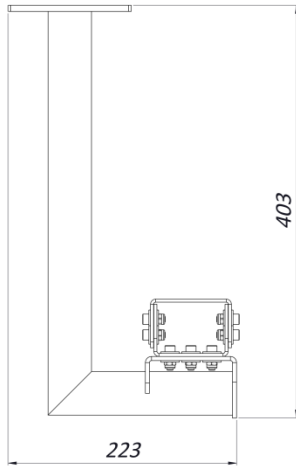

DIMENSIONS

SSBK129CLN FRONT VIEW