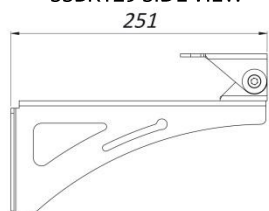

SSBK129 MOUNTING BRACKET

TECHNICAL SPECIFICATIONS

GENERAL & MECHANICAL

Dimensions	See drawings
Construction	AISI316L Stainless Steel
Mounting	See drawings

Weight			
Model	Unit [kg]	Package [kg]	
SSBK129	2	3	
SSBK129CLN	3	4	
SSBK168/SSBK204/SSBK129LC/SSBK168LC	5	6	
SSBK254	7	8	
SSBK250/SSBK500	8	9	
SSPM101/SSPM129	3	4	
SSPTM129	1	1,5	
SSCM129	2	3	
SSPM168/SSPM204/SSPM129LC/SSPM168LC	5	6	

CERTIFICATIONS

LVD	EN 60950-1:2006 + A11:2009
RoHS	2011/65/EU
WEEE	2012/19/EU

DIMENSIONS

SSBK129 FRONT VIEW

SSBK129 SIDE VIEW

SSBK129 TOP VIEW

SSBK168 FRONT VIEW

SSBK168 SIDE VIEW

SSBK168 SIDE VIEW

Same dimensions apply to SSBK204, SSBK129LC and SSBK168LC

MOUNTING ACCESSORIES

SSBK129	Wall mounting bracket with swivel joint for 129 Series
SSBK129CLN	Ceiling mounting bracket with swivel joint for 129 Series
SSBK168	Wall mounting bracket with swivel joint for 168 Series
SSBK204	Wall mounting bracket with swivel joint for 204 Series
SSBK254	Wall mounting bracket with swivel joint for 254 Series
SSBK129LC	Wall mounting bracket with swivel joint for 129LC Series
SSBK168LC	Wall mounting bracket with swivel joint for 168LC Series
SSBK250	Wall mounting bracket for VSPT250 Series
SSBK250HD	Wall mounting bracket for VSPT250HD Series
SSBK500	Wall mounting bracket for PTZ250 Series