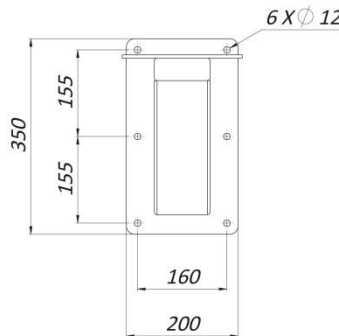

SSPTM129 TOP VIEW

SSPTM129 SIDE VIEW

SSPTM129 MOUNTING PATTERN

SSPM129 FRONT VIEW

SSPM129 TOP VIEW

Same dimensions apply to SSPM101

SSPM168 TOP VIEW

SSPM168 TOP VIEW

Same dimensions apply to SSPM204, SSPM129LC and SSPM168LC

SSCM129 TOP VIEW

SSCM129 FRONT VIEW

SSCM129 MOUNTING PATTERN

SSBK250 FRONT VIEW

Same dimensions apply to SSBK500

SSBK250 SIDE VIEW