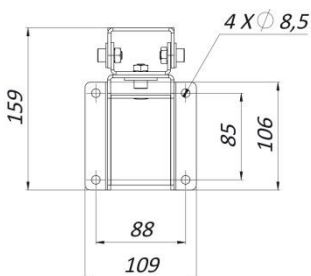

SSBK129 MOUNTING BRACKET

TECHNICAL SPECIFICATIONS

GENERAL & MECHANICAL

Dimensions	See drawings
Construction	AISI316L Stainless Steel
Mounting	See drawings

Weight			
Model	Unit [kg]	Package [kg]	
SSBK129	2	3	
SSBK129CLN	3	4	
SSBK168/SSBK204/SSBK129LC/SSBK168LC	5	6	
SSBK254	7	8	
SSBK250/SSBK500	8	9	
SSPM101/SSPM129	3	4	
SSPTM129	1	1,5	
SSCM129	2	3	
SSPM168/SSPM204/SSPM129LC/SSPM168LC	5	6	

CERTIFICATIONS

LVD	EN 60950-1:2006 + A11:2009
RoHS	2011/65/EU
WEEE	2012/19/EU

DIMENSIONS

SSBK129 FRONT VIEW

SSBK129 SIDE VIEW

SSBK129 TOP VIEW

SSBK168 FRONT VIEW

SSBK168 SIDE VIEW

Same dimensions apply to SSPM204, SSPM129LC and SSPM168LC

SSCM129 TOP VIEW

SSCM129 FRONT VIEW

SSCM129 MOUNTING PATTERN

SSBK250 FRONT VIEW

Same dimensions apply to SSBK500

SSBK250 SIDE VIEW