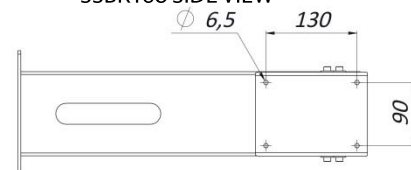

SSBK129 MOUNTING BRACKET

TECHNICAL SPECIFICATIONS

GENERAL & MECHANICAL

Dimensions	See drawings
Construction	AISI316L Stainless Steel
Mounting	See drawings

Weight			
Model	Unit [kg]	Package [kg]	
SSBK129	2	3	
SSBK129CLN	3	4	
SSBK168/SSBK204/SSBK129LC/SSBK168LC	5	6	
SSBK254	7	8	
SSBK250/SSBK500	8	9	
SSPM101/SSPM129	3	4	
SSPTM129	1	1,5	
SSCM129	2	3	
SSPM168/SSPM204/SSPM129LC/SSPM168LC	5	6	

CERTIFICATIONS

LVD	EN 60950-1:2006 + A11:2009
RoHS	2011/65/EU
WEEE	2012/19/EU

DIMENSIONS

SSBK129 FRONT VIEW

SSBK129 SIDE VIEW

SSBK129 TOP VIEW

SSBK168 FRONT VIEW

SSBK168 SIDE VIEW

SSBK168 SIDE VIEW

Same dimensions apply to SSBK204, SSBK129LC and SSBK168LC

MOUNTING ACCESSORIES

SSBK129	Wall mounting bracket with swivel joint for 129 Series
SSBK129CLN	Ceiling mounting bracket with swivel joint for 129 Series
SSBK168	Wall mounting bracket with swivel joint for 168 Series
SSBK204	Wall mounting bracket with swivel joint for 204 Series
SSBK254	Wall mounting bracket with swivel joint for 254 Series
SSBK129LC	Wall mounting bracket with swivel joint for 129LC Series
SSBK168LC	Wall mounting bracket with swivel joint for 168LC Series
SSBK250	Wall mounting bracket for VSPT250 Series
SSBK250HD	Wall mounting bracket for VSPT250HD Series
SSBK500	Wall mounting bracket for PTZ250 Series