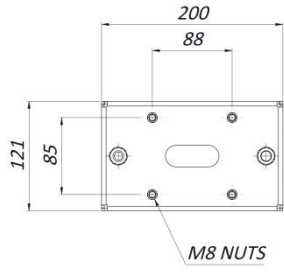

CERTIFICATIONS

LVD	EN 60950-1:2006 + A11:2009
RoHS	2011/65/EU
WEEE	2012/19/EU

DIMENSIONS

SSBK129 FRONT VIEW

SSBK129 SIDE VIEW

SSBK129 TOP VIEW

SSBK168 FRONT VIEW

SSBK168 SIDE VIEW

SSPTM129 TOP VIEW

SSPTM129 SIDE VIEW

SSPTM129 MOUNTING PATTERN

SSPM129 FRONT VIEW

SSPM129 TOP VIEW

Same dimensions apply to SSPM101

SSPM168 TOP VIEW

SSPM168 TOP VIEW

Same dimensions apply to SSPM204, SSPM129LC and SSPM168LC

SSCM129 TOP VIEW

SSCM129 FRONT VIEW

SSCM129 MOUNTING PATTERN

SSBK250 FRONT VIEW

Same dimensions apply to SSBK500

SSBK250 SIDE VIEW