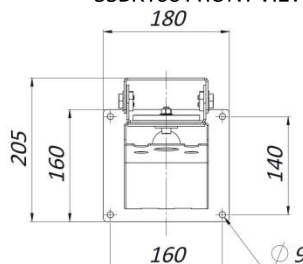

SSBK129 MOUNTING BRACKET

TECHNICAL SPECIFICATIONS

GENERAL & MECHANICAL

Dimensions	See drawings
Construction	AISI316L Stainless Steel
Mounting	See drawings

Weight			
Model	Unit [kg]	Package [kg]	
SSBK129	2	3	
SSBK129CLN	3	4	
SSBK168/SSBK204/SSBK129LC/SSBK168LC	5	6	
SSBK254	7	8	
SSBK250/SSBK500	8	9	
SSPM101/SSPM129	3	4	
SSPTM129	1	1,5	
SSCM129	2	3	
SSPM168/SSPM204/SSPM129LC/SSPM168LC	5	6	

CERTIFICATIONS

LVD	EN 60950-1:2006 + A11:2009
RoHS	2011/65/EU
WEEE	2012/19/EU

DIMENSIONS

SSBK129 FRONT VIEW

SSBK129 SIDE VIEW

SSBK129 TOP VIEW

SSBK168 FRONT VIEW

SSBK168 SIDE VIEW

SSBK168 SIDE VIEW

Same dimensions apply to SSBK204, SSBK129LC and SSBK168LC

MOUNTING ACCESSORIES

SSBK129	Wall mounting bracket with swivel joint for 129 Series
SSBK129CLN	Ceiling mounting bracket with swivel joint for 129 Series
SSBK168	Wall mounting bracket with swivel joint for 168 Series
SSBK204	Wall mounting bracket with swivel joint for 204 Series
SSBK254	Wall mounting bracket with swivel joint for 254 Series
SSBK129LC	Wall mounting bracket with swivel joint for 129LC Series
SSBK168LC	Wall mounting bracket with swivel joint for 168LC Series
SSBK250	Wall mounting bracket for VSPT250 Series
SSBK250HD	Wall mounting bracket for VSPT250HD Series
SSBK500	Wall mounting bracket for PTZ250 Series